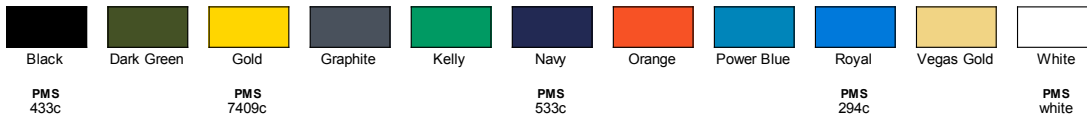

Fabric

- 100% polyester wicking knit
- Wicks moisture away from the body

Sizes

- S - 3XL

Product Specifications

	S	M	L	XL	2XL	3XL
BODY LENGTH	28	28.75	29.5	30.25	31	31.75
BODY WIDTH	36	40	44	48	52	56
FULL BODY LENGTH	28	28.75	29.5	30.25	31	31.75
NECK CIRCUMFERENCE	5	5.25	5.5	5.75	6	6.25
SLEEVE LENGTH	34	34.75	35.5	36.25	37	37.75

BACK VIEW

SIDE VIEW

11 Available Colors

Black

Dark Green

Gold

Graphite

Kelly

Navy

Orange

Power Blue

Royal

Vegas Gold

White

PMS
433c

PMS
7409c